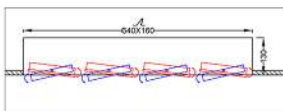

Quatro

	64x16cm	13cm	
62111/4	Hallospot R1114x50-100W	G53	
62175/4	Hi Spot Es111 4x75-100W	GU10	
62235/4	CDMR 111 4x35-70W	Gx8,5 *