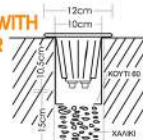

TANGO ΧΩΝΕΥΤΟ

Tango 2

	∅ 12cm	10cm	10cm
6010	Dichroic 12V	1x50W	G5.3 INOX ΠΑΦΙΛΑ
6020	Hi Spot Es50 230V	1x50W	GU10 INOX ΠΑΦΙΛΑ
6012	Dichroic 12V	1x50W	G5,3
6022	Hi Spot Es50 230V	1x50W	GU10
6010IN	Dichroic 12V	1x50W INOX	ΑΝΤΙΜΑΓΝΗΤΙΚΟ
6020IN	Gu10	1x50W INOX	ΑΝΤΙΜΑΓΝΗΤΙΚΟ

ΔΙΑΤΙΘΕΤΑΙ ΚΑΙ ΜΕ
ΚΑΠΑΚΙ ΟΡΕΙΧΑΛΚΙΝΟ

ALSO AVAILABLE WITH
BRASS TOP COVER

Tango 3

	∅ 12cm	10cm	10cm
6013	Dichroic 12V	1x50W	G5,3
6023	Hi Spot Es50 230V	1x50W	GU10

Tango 4

	∅ 12cm	10cm	10cm
6014	Dichroic 12V	1x50W	G5,3
6024	Hi Spot Es50 230V	1x50W	GU10

ΔΙΑΤΙΘΕΤΑΙ ΚΑΙ ΜΕ
ΚΑΠΑΚΙ ΟΡΕΙΧΑΛΚΙΝΟ

ALSO AVAILABLE WITH
BRASS TOP COVER

Tango 5

	∅ 12cm	10cm	10cm
6015	Dichroic 12V	1x50W	G5,3
6025	Hi Spot Es50 230V	1x50W	GU10

Tango 6

	12x12cm	10cm	10cm
6084	Hi Spot Es50 230V	1x75W	GU10
6086	Dichroic 12V	1x50W	G5,3

ΚΑΠΑΚΙ INOX
ΑΝΤΙΜΑΓΝΗΤΙΚΟ

INOX ANTIMAGNETIC
TOP COVER

Καπάκι από χυτό αλουμίνιο, ορειχάλκινο ή ανοξείδωτο, βαμμένο ηλεκτροστατικά με πολυεστερική πούδρα ή επιχρωμιωμένο.

Υάλινο κάλυμμα 5mm, ανοξείδωτες βίδες, στυπιοθλήπτες, ελαστικά στεγανοποίησης από σιλικόνη και καθρέπτη από καθαρό αλουμίνιο.

Δεν περιλαμβάνεται μετασχηματιστής 12V στους κωδικούς με λυχνιοθαβή G5,3.

Διατίθεται και κουτί εντοιχισμού κατόπιν παραγγελίας (κωδικός 6000).

Με δείκτη προστασίας για την υγρασία IP65.

Για λαμπτήρες με λυχνιοθαβές 230V

Top cover made of die cast aluminium, brass, or stainless steel, painted electrostatically with polyester powder coating or chrome plated.

Glass cover of 5 mm, stainless steel screws, rubber sealing silicone and reflector made of pure aluminium.

Transformer 12V not included for codes with lampholder G5,3.

Built-box available upon request (code 6000).

The protection degree against moisture and dust is IP65.

For lamps with lampholder 230V GU10 and 12V GU5,3.