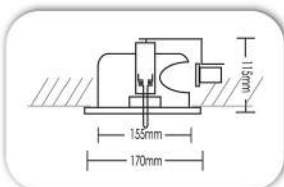

Χυτό πλῆσιο αλουμινίου βαμμένο με πολυεστερική πούδρα ή επιχρωμιωμένο με ελατήρια στηρίξεως για την οροφή, προανοδιωμένος ανακλαστήρας αλουμινίου

Δυνατότητα στήριξης με μεταλλικά άγκιστρα.

Κατασκευάζεται σύμφωνα με τον κανονισμό EN 60598-1.

Ανακλαστήρας αλουμινίου, με ή χωρίς υάλινο κάλυμμα και με 2 οριζόντιους λαμπτήρες φθορισμού G24 d1 d2 d3 13-18-26W 230 V ή max 60W E27 230V.

Διατίθεται κατόπιν παραγγελίας με σύστημα έναυσης: μαγνητικό, ηλεκτρονικό ρυθμιζόμενο ή μη, και με σύστημα ασφαλείας.

Frame made of die cast aluminium painted electrostatically with polyester powder or chrome plated with support springs for the ceiling, with pre-anodized aluminium reflector.

Manufactured in accordance with EN 60598-1 standards.

Ability for support with metal hooks.

Pure aluminium reflector, with or without glass cover and with 2 horizontal lamps G24 d1 d2 d3 13-18-26W 230V or max 60W E27 230V.

Available upon request, with a gear box, magnetic, electronic dimmable or not and with emergency system.

Ø 17cm   15,5   11,5cm

4213/4213G	Dulux D 2x13W G24 d1
4218/4218G	Dulux D 2x18W G24 d2
4226/4226G	Dulux D 2x26W G24 d3
4227/4227G	2x60W Max E27 230V