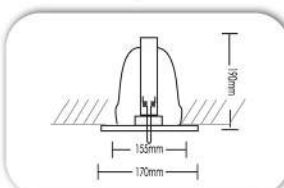

Ø 17cm   15,5cm   19cm

4113/4113G	Dulux D 1x13W G24 d1
4118/4118G	Dulux D 1x18W G24 d2

Με ενσωματωμένο μετ/τή-With built in transformer
Βαθύς ανακλαστήρας με έναν κάθετο λαμπτήρα.
Deep reflector for one vertical lamp