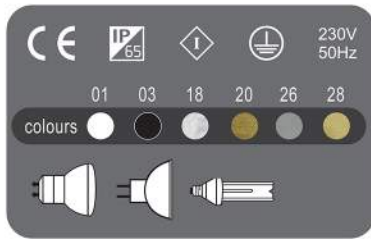

FOCUS

ΔΙΑΚΟΣΜΗΤΙΚΑ ΦΩΤΙΣΤΙΚΑ ΣΤΕΓΑΝΑ
WATERPROOF DECORATIVE LUMINAIRE

Focus

Focus Glass

Focus Glass

Focus Glass

Pirsos