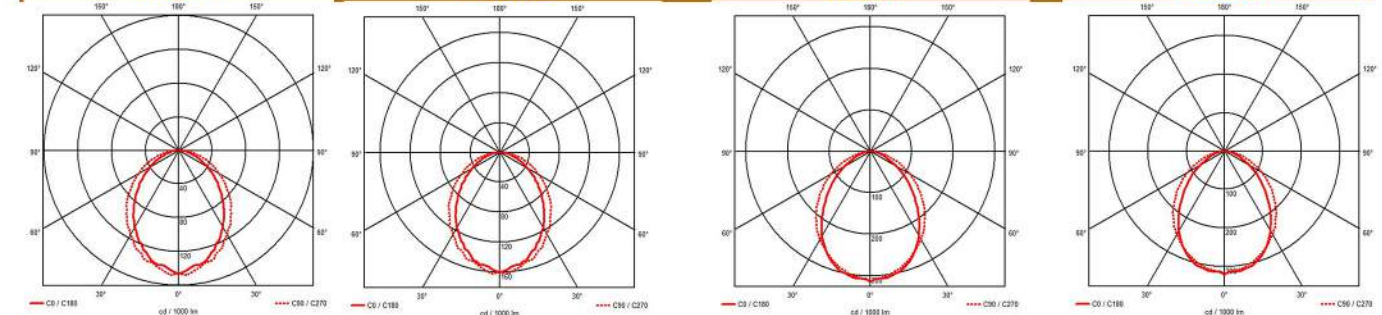

Atlas 1 Prismatic Reflector 1x35W   Atlas 1 Prismatic Reflector 1x39W   Atlas 1 Prismatic Reflector 1x54W   Atlas 1 Prismatic Reflector 1x80W