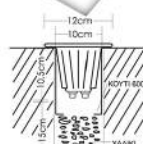

Tango 3

	∅ 12cm	10cm	10cm
6013	Dichroic 12V	1x50W	G5,3
6023	Hi Spot Es50 230V	1x50W	GU10