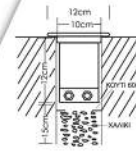

Oxygen 5

∅ 12cm   10cm   12cm

6115	Hi Spot Es63	1x75W	GU10	
6125	Halopin	1x60W	G9	
6135	Dichroic 12V	1x50W	G5,3	
6145	Hi Spot Es50	1x50W	GU10