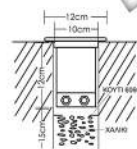

1. **Rock 4**
2. 6267 Gu10 50w $\varnothing$ 12cm $\varnothing$ 10cm $\updownarrow$ 13cm
   - 6268 Gu10 75w
   - 6269 Economy 7-9-11W ή/or 7W Master Led Dimmable