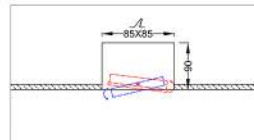

Unic

17x8,5cm ↓ 9cm

◆ **63250/2** Dichroic 12V 2x50W GU5,3
63150/2 Hi Spot Es50 2x50W GU10
63235/2 Brite Spot Es50 2x35W HQI GX10 *

* Συνοδεύεται μόνο με ηλεκτρονικό σύστημα έναυσης
* Only with electronic gear box