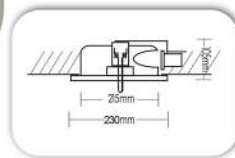

NADIA OLYMPIA GRANAGE S

Nadia