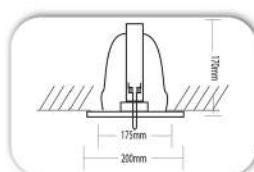

Βαθύς ανακλαστήρας Deep reflector