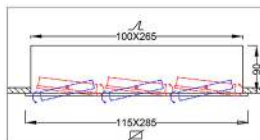

Triplu

□ 11,5x37cm   ↗ 10x35cm   ↓ 9cm

III	23250/4	Dichroic 12V	4x50W	GU5,3
	23150/4	Hi Spot Es50	4x50W	GU10