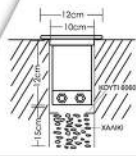

Oxygen 2

OXYGEN
ΧΩΜΕΥΤΟ

∅ 12cm   10cm   12cm

6192	Dichroic 12V	1x50W	G5,3	INOX ΠΑΦΙΛΑ
6193	Hi Spot Es50	1x50W	GU10	INOX ΠΑΦΙΛΑ
6190	Hi Spot Es63	1x75W	GU10	
6132K	Dichroic 12V	1x50W	G5,3	KΙΝΗΤΟ
6142K	Hi Spot Es50	1x50W	Gu10	KΙΝΗΤΟ

Διατίθεται και καπάκι
ορειχάλκινο
Available with brass
top cover

Oxygen 3

∅ 12cm   10cm   12cm

6113	Hi Spot Es63	1x75W	GU10	
6133	Dichroic 12V	1x50W	G5,3	
6143	Hi Spot Es50	1x50W	GU10	
6153	Economy7-9-11W		GU10	

Oxygen 4

∅ 12cm   10cm   12cm

6114	Hi Spot Es63	1x75W	GU10	
6134	Dichroic 12V	1x50W	G5,3	
6144	Hi Spot Es50	1x50W	GU10	

Διατίθεται και καπάκι
ορειχάλκινο
Available with brass
top cover

Oxygen 5

∅ 12cm   10cm   12cm

6115	Hi Spot Es63	1x75W	GU10	
6125	Halopin	1x60W	G9	
6135	Dichroic 12V	1x50W	G5,3	
6145	Hi Spot Es50	1x50W	GU10	

Oxygen 6

12x12cm   10cm   12cm

6084-1	Hi Spot Es63	1x75W	GU10	
6086-1	Dichroic 12V	1x50W	G5,3	
6087	Hi Spot Es50	1x50W	Gu10	
6187K	Hi Spot Es50	1x50W	Gu10	KΙΝΗΤΟ

Καπάκι INOX αντιμαγνητικό
INOX antimagnetic top cover

CE IP65 I

01 03 18 20 26 28

colours

Καπάκι από χυτό αλουμίνιο, ορειχάλκινο ή ανοξείδωτο, βαμμένο ηλεκτροστατικά με πολυεστερική πούδρα ή επιχρωμιωμένο.

Υάλινο κάλυμμα 5mm, ανοξείδωτες βίδες, στυπιοθλήπτες, ελαστικά στεγανοποίησης από σιλικόνη και καθρέπτη από καθαρό αλουμίνιο.

Ενσωματωμένο κουτί συνδεσμολογίας.

Δεν περιλαμβάνεται μετασχηματιστής 12V στους κωδικούς με λυχνιολαβή G5,3.

Διατίθεται και κουτί εντοιχισμού κατόπιν παραγγελίας (κωδικός 6060).

Με δείκτη προστασίας για την υγρασία IP65.

Για λαμπτήρες με λυχνιολαβή 230V GU10 και 12V GU5,3.

Top cover made of die cast aluminium, brass, or stainless steel, painted electrostatically with polyester powder coating or chrome plated.

Glass cover of 5mm, stainless steel screws, rubber sealing silicone and reflector made of pure aluminium.

Terminal box included.