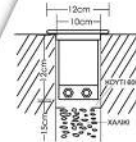

Oxygen 2

OXYGEN
ΧΩΜΕΥΤΟ

∅ 12cm   10cm   12cm

6192	Dichroic 12V	1x50W	G5,3	INOX ΠΑΦΙΛΑ
6193	Hi Spot Es50	1x50W	GU10	INOX ΠΑΦΙΛΑ
6190	Hi Spot Es63	1x75W	GU10	
6132K	Dichroic 12V	1x50W	G5,3	KΙΝΗΤΟ
6142K	Hi Spot Es50	1x50W	Gu10	KΙΝΗΤΟ

Διατίθεται και καπάκι
ορειχάλκινο
Available with brass
top cover

Oxygen 3

∅ 12cm   10cm   12cm

6113	Hi Spot Es63	1x75W	GU10	
6133	Dichroic 12V	1x50W	G5,3	
6143	Hi Spot Es50	1x50W	GU10	
6153	Economy7-9-11W		GU10	

Oxygen 4

∅ 12cm   10cm   12cm

6114	Hi Spot Es63	1x75W	GU10	
6134	Dichroic 12V	1x50W	G5,3	
6144	Hi Spot Es50	1x50W	GU10	

Διατίθεται και καπάκι
ορειχάλκινο
Available with brass
top cover

Oxygen 5

∅ 12cm   10cm   12cm

6115	Hi Spot Es63	1x75W	GU10	
6125	Halopin	1x60W	G9	
6135	Dichroic 12V	1x50W	G5,3	
6145	Hi Spot Es50	1x50W	GU10	

Oxygen 6

12x12cm   10cm   12cm

6084-1	Hi Spot Es63	1x75W	GU10	
6086-1	Dichroic 12V	1x50W	G5,3	
6087	Hi Spot Es50	1x50W	Gu10	
6187K	Hi Spot Es50	1x50W	Gu10	KΙΝΗΤΟ

Καπάκι INOX αντιμαγνητικό
INOX antimagnetic top cover

CE IP65 I

01 03 18 20 26 28

colours

Καπάκι από χυτό αλουμίνιο, ορειχάλκινο ή ανοξείδωτο, βαμμένο ηλεκτροστατικά με πολυεστερική πούδρα ή επιχρωμιωμένο.

Υάλινο κάλυμμα 5mm, ανοξείδωτες βίδες, στυπιοθλήπτες, ελαστικά στεγανοποίησης από σιλικόνη και καθρέπτη από καθαρό αλουμίνιο.

Ενσωματωμένο κουτί συνδεσμολογίας.

Δεν περιλαμβάνεται μετασχηματιστής 12V στους κωδικούς με λυχνιολαβή G5,3.

Διατίθεται και κουτί εντοιχισμού κατόπιν παραγγελίας (κωδικός 6060).

Με δείκτη προστασίας για την υγρασία IP65.

Για λαμπτήρες με λυχνιολαβή 230V GU10 και 12V GU5,3.

Top cover made of die cast aluminium, brass, or stainless steel, painted electrostatically with polyester powder coating or chrome plated.

Glass cover of 5mm, stainless steel screws, rubber sealing silicone and reflector made of pure aluminium.

Terminal box included.