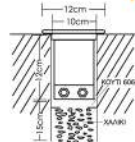

∅ 12cm ∅ 10cm ∓ 12cm

◆ **6682** Dichroic 12V 1x50W G5,3
6683 Hi Spot Es50 1x50W GU10
6683K Hi Spot Es50 1x50W GU10 KINHTO

Prefix K is with motion

∅ 12cm ∅ 10cm ∓ 12cm

◆ **6684** Hi spot Es50 1x50W GU10
6685 Dichroic 12V 1x50W G5,3