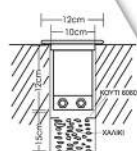

Καπάκι από χυτό αλουμίνιο, ορειχάλκινο ή ανοξείδωτο, βαμμένο ηλεκτροστατικά με πολυεστερική πούδρα ή επιχρωμιωμένο.

Υάλινο κάλυμμα 5mm, ανοξείδωτες βίδες, στυπιοθλήπτες, ελαστικά στεγανοποίησης από σιλικόνη και καθρέπτη από καθαρό αλουμίνιο.

Δεν περιλαμβάνεται μετασχηματιστής 12V στους κωδικούς με ρυθνιολαβή G5,3.

Διατίθεται και κουτί εντοιχισμού κατόπι παραγγελίας (κωδικός 6060Σ).

Με δείκτη προστασίας για την υγρασία IP65.

Για λαμπτήρες με ρυθνιολαβή 230V GU10 και 12V GU5,3.

Top cover made of die cast aluminium, brass, or stainless steel, painted electrostatically with polyester powder coating or chrome plated.

Glass cover of 5mm, stainless steel screws, rubber sealing silicone and reflector made of pure aluminium.

Transformer 12V not included for the codes with lampholder G5,3.

Built-box available upon request (code 6060Σ).

The protection degree against moisture and dust is IP65.

For lamps with lampholder 230V GU10 and 12V GU5,3.

1. **Rock 2**
2. 6262 Gu10 50w $\varnothing$ 12cm $\varnothing$ 10cm $\updownarrow$ 13cm
   - 6262K Gu10 50w Κινητό - Rotatable
   - 6263 Gu10 75w
   - 6191 Halopin G9
   - 6152 Economy 7-9-11W ή/or 7W Master Led Dimmable