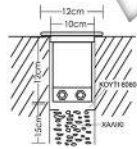

ROCK ΧΩΝΕΥΤΟ

ΧΩΝΕΥΤΟ ΣΤΕΓΑΝΟ ΦΩΤΙΣΤΙΚΟ
RECESSED WATERPROOF LUMINAIRE

Καπάκι από χυτό αλουμίνιο, ορειχάλκινο ή ανοξείδωτο, βαμμένο ηλεκτροστατικά με πολυεστερική πούδρα ή επιχρωμιωμένο.

Υάλινο κάλυμμα 5mm, ανοξείδωτες βίδες, στυπιοθλήπτες, ελαστικά στεγανοποίησης από σιλικόνη και καθρέπτη από καθαρό αλουμίνιο.

Δεν περιλαμβάνεται μετασχηματιστής 12V στους κωδικούς με ρυθνιολαβή G5,3.

Διατίθεται και κουτί εντοιχισμού κατόπι παραγγελίας (κωδικός 6060Σ).

Με δείκτη προστασίας για την υγρασία IP65.

Για λαμπτήρες με ρυθνιολαβή 230V GU10 και 12V GU5,3.

Top cover made of die cast aluminium, brass, or stainless steel, painted electrostatically with polyester powder coating or chrome plated.

Glass cover of 5mm, stainless steel screws, rubber sealing silicone and reflector made of pure aluminium.

Transformer 12V not included for the codes with lampholder G5,3.

Built-box available upon request (code 6060Σ).

The protection degree against moisture and dust is IP65.

For lamps with lampholder 230V GU10 and 12V GU5,3.

1. **Rock 2**
2. 6262 Gu10 50w $\varnothing$ 12cm $\varnothing$ 10cm $\updownarrow$ 13cm
   - 6262K Gu10 50w Κινητό - Rotatable
   - 6263 Gu10 75w
   - 6191 Halopin G9
   - 6152 Economy 7-9-11W ή/or 7W Master Led Dimmable

Διατίθεται και με καπάκι ορειχάλκινο
Available with brass top cover

1. **Rock 3**
2. 6264 Gu10 50w $\varnothing$ 12cm $\varnothing$ 10cm $\updownarrow$ 13cm
   - 6265 Gu10 75w
   - 6266 Economy 7-9-11W ή/or 7W Master Led Dimmable

1. **Rock 4**
2. 6267 Gu10 50w $\varnothing$ 12cm $\varnothing$ 10cm $\updownarrow$ 13cm
   - 6268 Gu10 75w
   - 6269 Economy 7-9-11W ή/or 7W Master Led Dimmable

Διατίθεται και με καπάκι ορειχάλκινο
Available with brass top cover

1. **Rock 5**
2. 6270 Gu10 50w $\varnothing$ 12cm $\varnothing$ 10cm $\updownarrow$ 13cm
   - 6271 Gu10 75w
   - 6272 Economy 7-9-11W ή/or 7W Master Led Dimmable