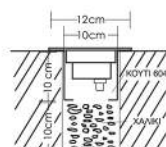

Prefix K is with motion

∅ 12cm ∅ 10cm ∓ 12cm

◆ **6684** Hi spot Es50 1x50W GU10
6685 Dichroic 12V 1x50W G5,3

∇ 12x12cm ∓ 6cm

604 Halopin 1x25-40W G9
605 Microlynx 1x7-9W Gx5,3

Oxygen 2

OXYGEN
ΧΩΜΕΥΤΟ

∅ 12cm 10cm 12cm