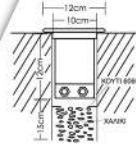

Oxygen 3

∅ 12cm   10cm   12cm

6113	Hi Spot Es63	1x75W	GU10	
6133	Dichroic 12V	1x50W	G5,3	
6143	Hi Spot Es50	1x50W	GU10	
6153	Economy7-9-11W		GU10