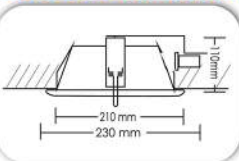

SQUARE

Cento

25x25cm 23x23cm 11 cm
44218G Dulux D 2x18W G24 d2
44226G Dulux D 2x26W G24 d3
44326G Dulux D 3x26W G24 d3
44227G 2x60W Max E27 230V

Cento Junior

15,5x15,5 cm 14x14cm 11 cm
44113G Dulux D 1x13W G24 d1
44118G Dulux D 1x18W G24 d2
44127G 2x60W Max E27 230V

Aris

23x23cm 21x21cm 11 cm
46218G Dulux D 2x18W G24 d2
46226G Dulux D 2x26W G24 d3
46227G 2x60W Max E27 230V

Χυτό πλῆσινο αλουμινίου
Die cast aluminium frame

Vento

26x26cm 24x24cm 13,5cm
45218G Dulux D 2x18W G24 d2
45226G Dulux D 2x26W G24 d3
45227G 2x60W Max E27 230V

Χαλύβδινο πλῆσινο βαμμένο με πολυεστερική πούδρα ή επιχρωμιωμένο με ελατήρια στηρίξεως για την οροφή, ηροανοδιωμένος ανακλαστήρας αλουμινίου.

Δυνατότητα στήριξης με μεταλλικά άγκιστρα.

Κατασκευάζεται σύμφωνα με τον κανονισμό EN 60598-1.

Αντιθαμβωτικό υάλινο κάλυμμα, με 2 οριζόντιους λαμπτήρες φθορισμού G24 d2 d3 18-26W, 230 V και με 3 οριζόντιους λαμπτήρες φθορισμού G24 d3 26W 230 V ή max 60W E27 230V.

Διατίθεται κατόπιν παραγγελίας με σύστημα έναυσης: μαγνητικό, ηλεκτρονικό ρυθμιζόμενο ή μη, και με σύστημα ασφαλείας για τους λαμπτήρες G24.

Frame made of stainless steel, painted electrostatically with polyester powder or chrome plated with support springs for the ceiling, with pre anodized aluminium reflector.

Manufactured in accordance with EN 60598-1 standards.

Ability for support with metal hooks.

Satin glass cover, with 2 horizontal fluorescent lamps G24 d2 d3 18-26W and with 3 horizontal fluorescent lamps G24 d3 26W 230V or max 60W E27 230V.

Available upon request, with a gear box, magnetic, electronic dimmable or not and with emergency system for PL lamps.