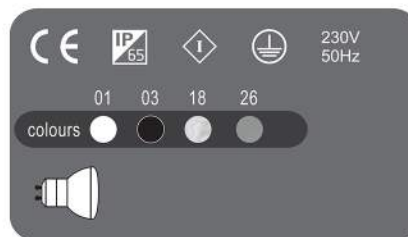

FOCUS

∅ 6cm ↓ 15,5 cm

7024 Hi Spot Es50 230V2x50W GU10
ή 7-9-11W Economy

Δυνατότητα προσθήκης LED ισχύος 3x1W
Possibility of power LED 3x1W