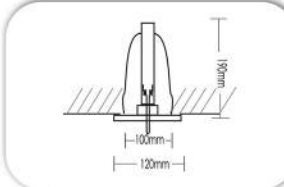

Ø 12cm   10cm   19cm

013	Dulux D 1x13W G24 d1
018	Dulux D 1x18W G24 d2

Με ενσωματωμένο μετ/τή-With built in transformer
Βαθύς ανακλαστήρας με έναν κάθετο λαμπτήρα.
Deep reflector for one vertical lamp