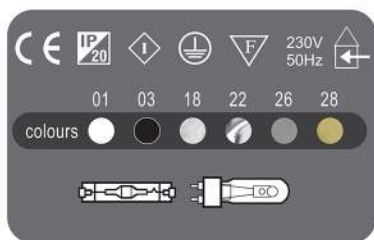

ΠΡΟΒΟΛΕΙΣ PROJECTORS