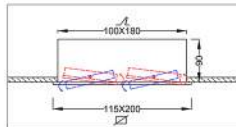

□ 11,5x11,5cm ↗ 10x10cm ↓ 9cm

III	23250/1	Dichroic 12V	1x50W	GU5,3
	23150/1	Hi Spot Es50	1x50W	GU10

Unic

□ 11,5x20cm ↗ 10x18cm ↓ 9cm

III	23250/2	Dichroic 12V	2x50W	GU5,3
	23150/2	Hi Spot Es50	2x50W	GU10

Dublu