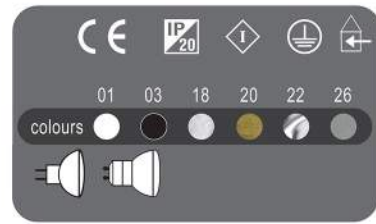

MINI CIRCO

Unic

	15x15cm	12,5x12,5cm	8,5cm
III	13250/1 Dichroic 12V	1x50W	GU5,3
	13150/1 Hi Spot Es50	1x50W	GU10
	13135/1 Brite Spot Es50	1x35W	HQI GX10 *

* Συνοδεύεται μόνο με ηλεκτρονικό σύστημα έναυσης

* Only with electronic gear box

Σύνθεση φωτιστικών χωνευτή οροφής, κατάλληλο για επαγγελματικούς και εκθεσιακούς χώρους, με ανάγκη για ρυθμιζόμενο φωτισμό, με εναλλαγή πληθώρας λαμπτήρων και LED.

Χαλύβδινο πλαίσιο βαμμένο ηλεκτροστατικά, με πολυεστερική πούδρα ή επιχρωμιωμένο.

Εσωτερικό σποτ κυτό αλουμινίου με δυνατότητα κίνησης 45 μοίρες.

Με ελατήρια στήριξης για την οροφή.

Dublu

	15x24,5cm	12,5x21cm	8,5cm
III	13250/2 Dichroic 12V	2x50W	GU5,3
	13150/2 Hi Spot Es50	2x50W	GU10
	13135/2 Brite Spot Es50	2x35W	HQI GX10 *

Recessed composition lighting suitable for professional and exhibition spaces, where there is a need for adjustable lighting, by switching a variety of lamps and LED.

Steel frame, painted electrostatically with polyester powder or chrome plated.

Spotlight inside made of die cast aluminium with the ability to rotate 45 degrees.

With spring support for the ceiling.

Triplu

	15x34cm	12,5x31,5cm	8,5cm
III	13250/3 Dichroic 12V	3x50W	GU5,3
	13150/3 Hi Spot Es50	3x50W	GU10
	13135/3 Brite Spot Es50	3x35W	HQI GX10 *

Quatro

	15x43,5cm	12,5x41cm	8,5cm
III	13250/4 Dichroic 12V	4x50W	GU5,3
	13150/4 Hi Spot Es50	4x50W	GU10
	13135/4 Brite Spot Es50	4x35W	HQI GX10 *

- 13/1 Frame - Πλαίσιο Mini Jole Unic
- 13/2 Frame - Πλαίσιο Mini Jole Dublu
- 13/3 Frame - Πλαίσιο Mini Jole Triplu
- 13/4 Frame - Πλαίσιο Mini Jole Quatro
- III 250 Dichroic 12V 1x50W GU5,3
- 150 Hi Spot Es50 1x50W GU10
- 135 Brite Spot Es50 1x35W HQI GX10

ΜΕΜΟΝΩΜΕΝΟΙ
ΚΩΔΙΚΟΙ
ISOLATED CODES