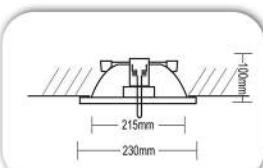

Χυτό πλαίσιο αλουμινίου βαμμένο ηλεκτροστατικά με πολυεστερική πούδρα ή επιχρωμιωμένο, με ελατήρια στηρίξεως για την οροφή, δυνατότητα στήριξης με μεταλλικά άγκιστρα, ανακλαστήρας αλουμινίου υψηλής καθαρότητας, με υάλινο κάλυμμα Tempered 4 mm, λυχνολαβή υψηλής ποιότητας με καλώδια σιλικόνης.

Κατασκευάζεται σύμφωνα με τον κανονισμό EN 60598-1.

Διατίθεται κατόπιν παραγγελίας με σύστημα έναυσης: μαγνητικό ή ηλεκτρονικό.

Frame made of cast-pressed aluminium painted electrostatically with polyester powder or chrome plated with support springs for the ceiling, aluminium reflector of high purity, with a glass cover Tempered 4 mm, high quality lamp holder with silicone cables.

Manufactured in accordance with EN 60598-1 standards.

Available upon request, with a gear box metal halide, magnetic or electronic.