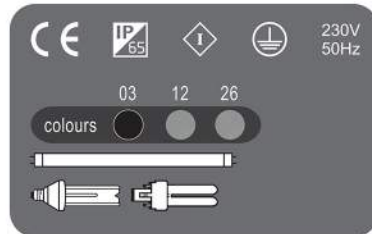

Outdoor floor lamp fixture for gardens and corridors.

Luminaire made of die cast aluminium, painted electrostatically with polyester powder coating or chrome plated.

STATUS-FAROS

Status

		Ø 12cm	↓ 210cm
3012	T5 Φ16	1x24W	T5
3011	PAR20	50-100W	E27