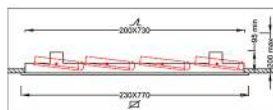

Quatro

43,5x43,5cm 40x38cm

12111/SQ	Hallospot R111	4x50-100W	G53	↓9,5cm
12218/SQ	Dulux D	4x(2x18W)	G24 d2	↓11cm
12070/SQ	HQI-TS	4x70W	Rx7s	↓10cm
12150/SQ	HQI-T	4x150W	G12	↓18cm
12170/SQ	CDMR	4x70W	E27	↓15cm
12235/SQ	CDMR111	4x35W	GX8,5*	↓18cm
12075/SQ	Hi Spot Es111	4x75-100W	GZ10	↓6cm
12030/SQ	PAR30	4x75-100W	E27	↓6cm