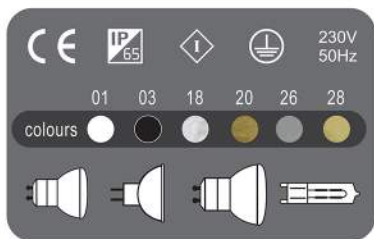

SPOT ΣΤΕΓΑΝΟ

ΕΠΙΤΟΙΧΟ ΣΤΕΓΑΝΟ ΦΩΤΙΣΤΙΚΟ
MOUNTED WATERPROOF LUMINAIRE

Oxygen 1

		∅ 10cm	↑↓ 12cm
	6082	Dichroic 12V	1x50W G5,3
	6083	Hi Spot Es50	1x50W GU10
	6080	Hi Spot Es50	1x75W GU10

Oxygen 1A

		∅ 10cm	↑↓ 12cm
	6082A	Dichroic 12V	1x50W G5,3
	6083A	Hi Spot Es50	1x50W GU10
	6080A	Hi Spot Es50	1x75W GU10

Rock 1

		∅ 10cm	↑↓ 13cm
	6277	Gu10 50w	
	6278	Gu10 75w	
	6081	Halopin G9	
	6099	Economy 7-9-11w	7w Master Led Dim

Rock 1A

	6277A	Gu10 50w	
	6278A	Gu10 75w	
	6081A	Halopin G9	
	6099A	Economy 7-9-11w	7w Master Led Dim

Rock 1B

	6299/B	G53 12V Με μετασχηματιστή 50W With transformer 50W

Σώμα από χυτό αλουμίνιο ή ορείχαλκο, βαμμένο ηλεκτροστατικά με πολυεστερική πούδρα ή επιχρωμιωμένο.

Υάλινο κάλυμμα 5mm, ανοξείδωτες ή ορειχάλκινες βίδες, ελαστικά στεγανοποίησης από σιλικόνη και καθρέπτη από καθαρό αλουμίνιο.

Με βάση για επίτοιχη στήριξη ή με πάσσαλο (κωδικός 7013) για τοποθέτηση στο χώμα.

Δεν περιλαμβάνεται μετασχηματιστής 12V στους κωδικούς με λυχνιολαβή 5,3.

Με δείκτη προστασίας για την υγρασία IP65.

Για λαμπτήρες με λυχνιολαβές 230V GU10 και 12V GU5,3.

Luminaire made of die cast aluminium or brass, painted electrostatically with polyester powder coating or chrome plated.

Glass cover of 5 mm, stainless steel or brass screws, rubber sealing silicone.

With base for installation on wall or with a pole (code 7013) for mounting in the ground.

Transformer 12V not included for codes with lampholder G5,3.

The protection degree against moisture and dust is IP65.

For lamps with lampholder 230V GU10 and 12V GU5,3.