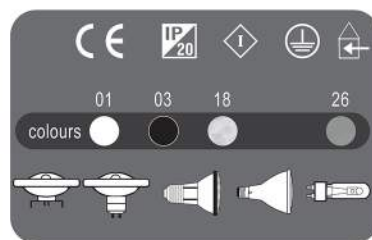

JOLE

Unic

	16x16cm	13cm	
62111/1	Hallospot R1111x50-100W	G53	
62175/1	Hi Spot Es111 1x75-100W	GU10	
62235/1	CDMR 111 1x35-70W	Gx8,5 *	

Dublu

	32x16cm	13cm	
62111/2	Hallospot R1112x50-100W	G53	
62175/2	Hi Spot Es111 2x75-100W	GU10	
62235/2	CDMR 111 2x35-70W	Gx8,5 *	

Triplu

	48x16cm	13cm	
62111/3	Hallospot R1113x50-100W	G53	
62175/3	Hi Spot Es111 3x75-100W	GU10	
62235/3	CDMR 111 3x35-70W	Gx8,5 *	

Quatro

	64x16cm	13cm	
62111/4	Hallospot R1114x50-100W	G53	
62175/4	Hi Spot Es111 4x75-100W	GU10	
62235/4	CDMR 111 4x35-70W	Gx8,5 *	

62/1	Frame - Πλαίσιο Jole Unic
62/2	Frame - Πλαίσιο Jole Dublu
62/3	Frame - Πλαίσιο Jole Triplu
62/4	Frame - Πλαίσιο Jole Quatro
111	Hallospot R1111x50-100W G53
175	Hi Spot Es111 1x75-100W GU10
2235	CDMR111 1x35-70W Gx8,5
2030	PAR30 100W E27
2150	HQI-T 1x35-70-150W

* Ηλεκτρονικό σύστημα έναυσης
* Electronic gear box

Μεταλλική Σύνθεση φωτιστικών χωνευτή οροφής, κατάλληλο για επαγγελματικούς και εκθεσιακούς χώρους, με ανάγκη για ρυθμιζόμενο φωτισμό, με εναλλαγή πληθώρας λαμπτήρων και LED.

ΧΩΡΙΣ ΕΞΩΤΕΡΙΚΟ ΠΛΑΙΣΙΟ

Εσωτερικό σποτ χυτό αλουμινίου με δυνατότητα διπλής κίνησης 45 μοίρες, βαμμένο ηλεκτροστατικά, με πολυεστερική πούδρα ή επιχρωμιωμένο.

Στήριξη του πλαισίου στη γυψοσανίδα με χωνευτό πλαίσιο μη εμφανισίμο.

Recessed metallic composition lighting suitable for professional and exhibition spaces, where there is a need for adjustable lighting, by switching a variety of lamps and LED.

FRAMELESS

Spotlight inside made of die cast aluminium with the ability of dual motion 45 degrees, electrostatically painted with polyester powder or chrome plated.

Support of the framework in the plaster with a non-visible recessed frame.

**ΜΕΜΟΝΩΜΕΝΟΙ
ΚΩΔΙΚΟΙ
ISOLATED CODES**