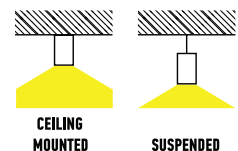

INSTALLATIONS

*To create the final product code add after their original prefix the orange numbers or letters, inside the parentheses, according to your choice.

*Για να δημιουργήσετε τον τελικό κωδικό προϊόντος χρησιμοποιήστε τα πορτοκαλί πρόθεμα ή γράμματα, που βρίσκονται μέσα στην παρένθεση.

*** Use prefix (T) in case that you need wall base for up or down installation.

*** Χρησιμοποιήστε το πρόθεμα (T) όταν θέλετε βάση τοίχου για up ή down τοποθέτηση.