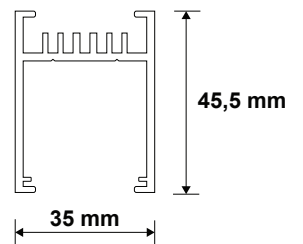

### PHOTOMETRICS

CODE*	APP	LENGTH (cm)		CRI	CCT	DRIVER	OPTIC	COLORS				
21	APP1 (1)	58 (058)	254 (254)	80 (8)	TUNABLE WHITE (TW)	DALI	OPAL (0)	WHITE (01)				
		86 (086)	282 (282)					BLACK (03)				
		114 (114)	310 (310)					ALUMINUM (26)				
	APP2 (2)	142 (142)	338 (338)	90 (9)				WALNUT (52)				
		170 (170)	366 (366)					BIRCH (54)				
		198 (198)	394 (394)					WENGE (51)				
	APP3 (3)	226 (226)	422 (422)					MARBLE (53)				
			450 (450)									
	FINAL CODE											
	21	- (APP)	--- (LENGTH)					- (CRI)	TW TUNABLE WHITE	- (OPTIC)	-- (COLORS)	

Lumen and watt table for led source. / Lumen και watt της πηγής

\* Available in other sizes upon request.

\* Διαθέσιμο και σε άλλα μεγέθη κατόπιν παραγγελίας

✓ **Tc:45°C**

Optimized heat conduction through "H" design extrusion