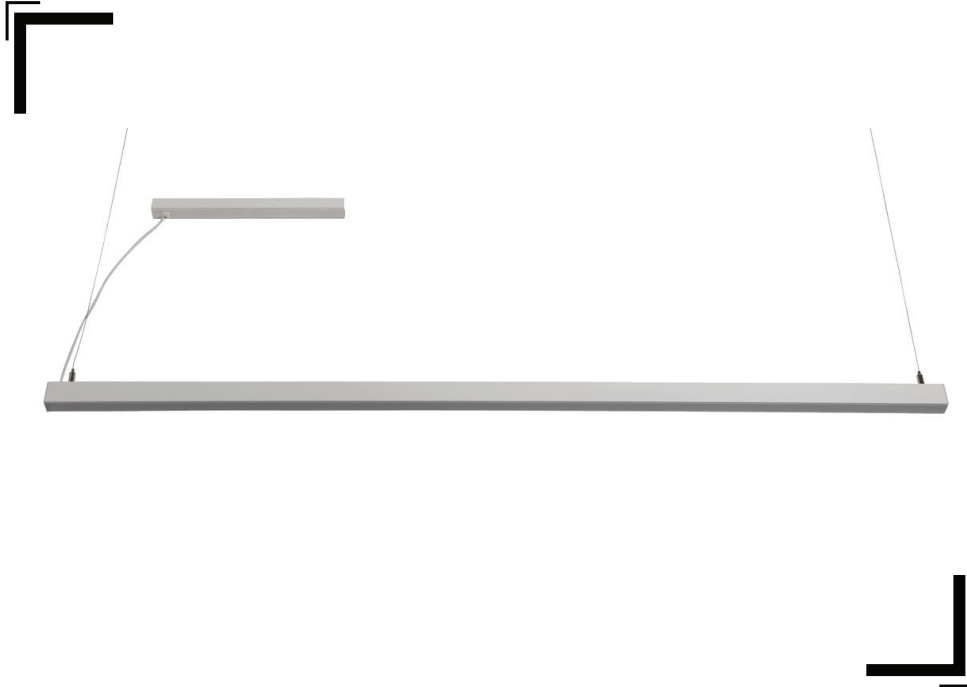

## ATLAS 35 LED SHORT - TUNABLE WHITE

MOUNTED ON WALL / CEILING - SUSPENDED

**2700K - 6500K**

Control a light source's color temperature output.  
Works with DALI driver