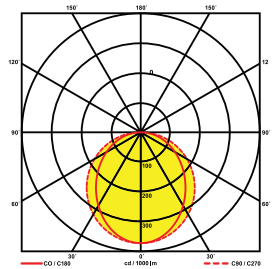

### PHOTOMETRICS

CODE*	APP	LENGTH (cm)		CRI	CCT	DRIVER	OPTIC	COLORS				
21	APP1 (1)	58 (058)	254 (254)	80 (8)	TUNABLE WHITE (TW)	DALI	OPAL (0)	WHITE (01)				
		86 (086)	282 (282)					BLACK (03)				
		114 (114)	310 (310)					ALUMINUM (26)				
	APP2 (2)	142 (142)	338 (338)	90 (9)				WALNUT (52)				
		170 (170)	366 (366)					BIRCH (54)				
		198 (198)	394 (394)					WENGE (51)				
	APP3 (3)	226 (226)	422 (422)					MARBLE (53)				
			450 (450)									
	FINAL CODE											
	21	- (APP)	--- (LENGTH)					- (CRI)	TW TUNABLE WHITE	- (OPTIC)	-- (COLORS)	