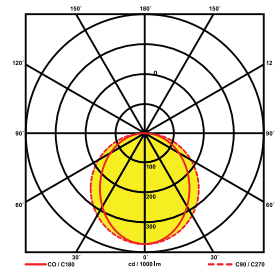

ATLAS 90 LED TRIMLESS

TRIMLESS

2700K - 6500K

Control a light source's color temperature output.
Works with DALI driver

PHOTOMETRICS

| CODE* | APP | LENGTH (cm) | | CRI | CCT | DRIVER | OPTIC | COLORS | |
|-------|-------------|--------------|--------------|-----------------|--------------------------|------------------------------|----------------|------------------|----------------|
| 72 | APP1 (1) | 58 (058) | 254 (254) | 80 (8) | 2700 (27) | ON-OFF (C) | OPAL (0) | WHITE (01) | |
| | | 86 (086) | 282 (282) | | 3000 (30) | PUSH BUTTON (B) | | | |
| | | 114 (114) | 310 (310) | | 4000 (40) | 1-10V (V) | | | |
| | APP2 (2) | 142 (142) | 366 (366) | 90 (9) | 5000 (50) | PHASE CUT (P) | STRIPED (S) | BLACK (03) | |
| | | 170 (170) | 394 (394) | | 6500 (65) | DALI (D) | | | |
| | | 198 (198) | 422 (422) | | TUNABLE WHITE (TW) | SAFETY (S) | | | |
| | APP3 (3) | 226 (226) | 450 (450) | | | | | ALUMINUM (26) | |
| | | FINAL CODE | | | | | | | |
| | | 72 | - (APP) | --- (LENGTH) | - (CRI) | (CCT) TUNABLE WHITE TW | (DRIVER) | - (OPTIC) | -- (COLORS) |