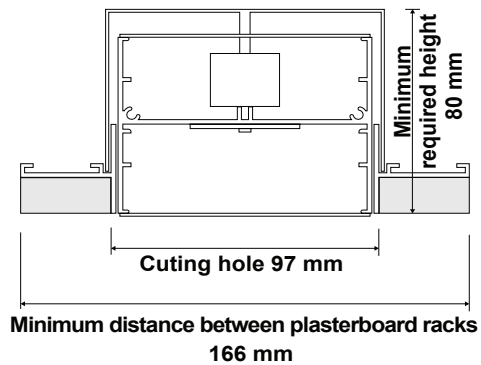

ATLAS 90 LED TRIMLESS

TRIMLESS

2700K - 6500K

Control a light source's color temperature output.
Works with DALI driver

PHOTOMETRICS

| CODE* | APP | LENGTH (cm) | | CRI | CCT | DRIVER | OPTIC | COLORS | |
|-------|-------------|--------------|--------------|-----------------|--------------------------|------------------------------|----------------|------------------|----------------|
| 72 | APP1 (1) | 58 (058) | 254 (254) | 80 (8) | 2700 (27) | ON-OFF (C) | OPAL (0) | WHITE (01) | |
| | | 86 (086) | 282 (282) | | 3000 (30) | PUSH BUTTON (B) | | | |
| | | 114 (114) | 310 (310) | | 4000 (40) | 1-10V (V) | | | |
| | APP2 (2) | 142 (142) | 366 (366) | 90 (9) | 5000 (50) | PHASE CUT (P) | STRIPED (S) | BLACK (03) | |
| | | 170 (170) | 394 (394) | | 6500 (65) | DALI (D) | | | |
| | | 198 (198) | 422 (422) | | TUNABLE WHITE (TW) | SAFETY (S) | | | |
| | APP3 (3) | 226 (226) | 450 (450) | | | | | ALUMINUM (26) | |
| | | FINAL CODE | | | | | | | |
| | | 72 | - (APP) | --- (LENGTH) | - (CRI) | (CCT) TUNABLE WHITE TW | (DRIVER) | - (OPTIC) | -- (COLORS) |

Lumen and watt table for led source. / Lumen και watt της πηγής

* Available in other sizes upon request.

* Διαθέσιμο και σε άλλα μεγέθη κατόπιν παραγγελίας

✓ **Tc:45°C**

Optimized heat conduction through "H" design extrusion