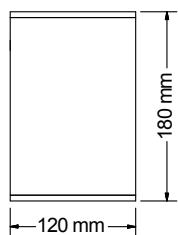

BOSS MOUNTED ON CEILING

BODY Aluminium profile
LAMPHOLDER R111 • ES11 • PAR 30 • E27
REGULATION Manufactured in accordance with EN 60598-1 and CE 93/68/EOK
PROTECTION DEGREE AGAINST MOISTURE AND DUST IP65