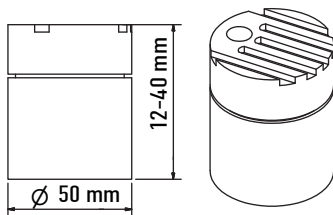

## DELTA

<b>BODY</b>	Aluminium profile
<b>SOURCE</b>	ReadyLine COB (ON BOARD)
<b>REGULATION</b>	Manufactured in accordance with EN 60598-1 and CE 93/68/EOK
<b>PROTECTION DEGREE AGAINST MOISTURE AND DUST</b>	IP65
<b>ACCESSORIES</b>	Plus 6036

Diameter 6 cm and height 45 cm

CODE		2W	2W
		Lm	mA
703930610P-Color	4000K	247	350

\*Luminus flux & power consumption of led. Φωτεινή ροή & κατανάλωση πυρήνα led.

Cover Diameter 50 cm  
Depth 12 cm  
Cutting Hole 40 cm