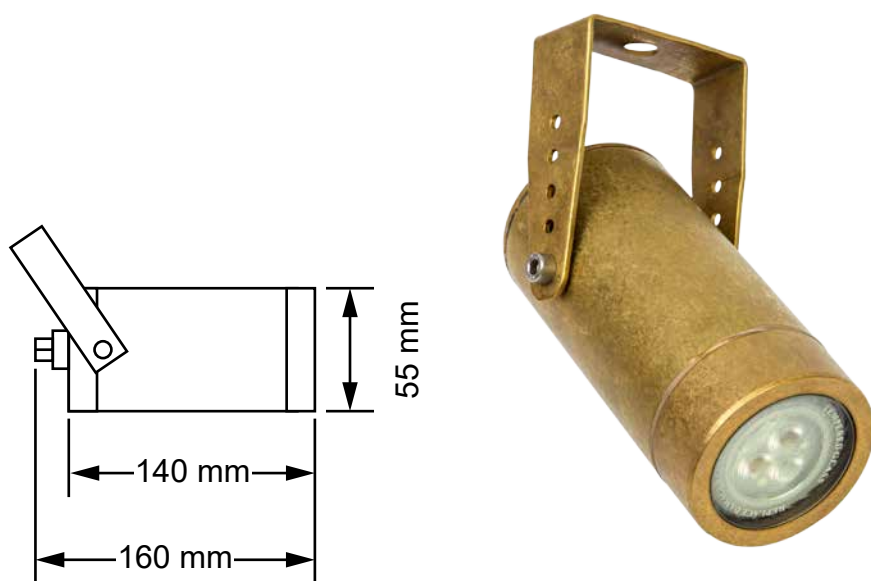

FOCUS 1 BRASS COB LED

BODY	Pressed Brass
SOURCE	VOSSLOH MODULE READYLINE COB (230V) • OSRAM PrevaLED Coin 50g2 Module (ON BOARD)
REGULATION	Manufactured in accordance with EN 60598-1 and CE 93/68/EOK
PROTECTION DEGREE AGAINST MOISTURE AND DUST	IP65
ACCESSORIES	Pole brass 15cm (70130P) ← Pole brass 30cm (70140P) ←

KELVIN	CRI	REFLECTOR DEGREES	LED DRIVER	COLOUR
3000K (3)	80 (8)	12° (1)	ON-OFF (C)	BLACK (-03)
		24° (2)		ALUMINUM (-01)
4000K (4)	90 (9)	40° (4)		OTHER** (-XX)
3000K (3)	80 (8)	12° (1)	BASE MOUNTING** (A)	BLACK (-03)
		24° (2)		ALUMINUM (-01)
4000K (4)	90 (9)	40° (4)		OTHER** (-XX)
FINAL CODE				
-- (KELVIN)	-- (CRI)	-- (REFLECTOR DEGREES)	-- (LED DRIVER)	-- (COLOUR)