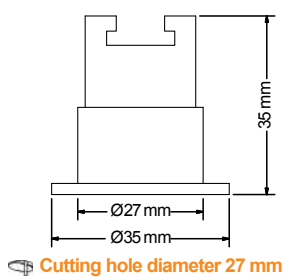

IRIS

- BODY** Die cast aluminum
LAMP HOLDER 12V GU 5,3
REGULATION Manufactured in accordance with the Regulation EN 60598-1 and CE 93/68/EOK

CODE

300-1236-COLOUR*