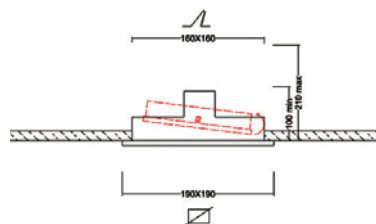

MIDI CIRCO UNIC

- BODY** Die cast aluminium internalspot and steel frame
- LAMPHOLDER** E27
- DESCRIPTION** Spotlight inside made of die cast aluminium with the ability 45 degrees rotation
- REGULATION** Manufactured in accordance with the Regulation EN 60598-1 and CE 93/68/EOK

Cutting Hole 160 mm x 160 mm

CODE*	DESCRIPTION
24021/1	E27