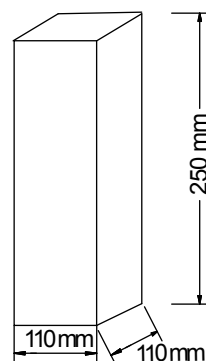

NAXOS LED WATERPROOF

BODY Stainless steel and cast-pressed aluminium
SOURCE VOSSLOH ReadyLine (COB) 230V (ON BOARD)
REGULATION Manufactured in accordance with EN 60598-1 and CE 93/68/EOK
PROTECTION DEGREE AGAINST MOISTURE AND DUST IP65
LUMINAIRE INSIDE: Oxygen Luminaire

CODE*	WATT	KELVIN	CRI	REFLECTOR DEGREES	LED DRIVER	COLOUR
 70	6,2W (6)	3000K (30)	80 (80)	12° (12)	ON - OFF (C)	WHITE (-01)
		4000K (40)		24° (24)		BLACK (-03)
		40° (40)		OTHER** (-XX)		
FINAL CODE						
70	---	--	--	--	-	- --
	(WATT)	(KELVIN)	(CRI)	(REFLECTOR DEGREES)	(LED DRIVER)	(COLOUR)

** Διαθέσιμο και σε άλλα χρώματα από το χρωματολόγιο στη σελίδα 10.

KELVIN	6W	
	Lm	Lm/W
3000	498	83
4000	522	87

*Luminous flux & power consumption of led. Φωτεινή ροή & κατανάλωση πυρήνα led.