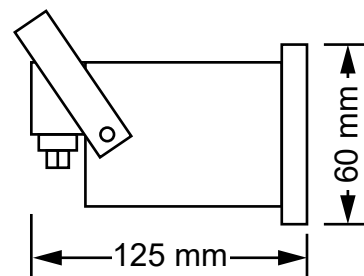

OXYGEN BRASS COB LED

BODY	Brass with brass screws and glass cover of 5 mm
SOURCE	VOSSLOH MODULE READYLINE COB (230V) (ON BOARD)
REGULATION	Manufactured in accordance with EN 60598-1 and CE 93/68/EOK
PROTECTION DEGREE AGAINST MOISTURE AND DUST	IP65
ACCESSORIES	Pole brass 15cm (70130P) ← Pole brass 30cm (70140P) ←

COLOUR TEMPERATURE KELVIN	4W		6W		8W	
	Lm	Lm/W	Lm	Lm/W	Lm	Lm/W
3000K	352	88	498	83	656	82
4000K	368	92	522	87	688	86

*Luminous flux & power consumption of led. Φωτεινή ροή & κατανάλωση πυρίνα led.

KELVIN	CRI	REFLECTOR DEGREES	LED DRIVER	COLOUR
3000K (3)	80 (8)	12° (1)	ON - OFF (C)	WHITE (-01)
		24° (2)		BLACK (-03)
4000K (4)	90 (9)	40° (4)	BASE MOUNTING** (A)	ALUMINUM (-26)