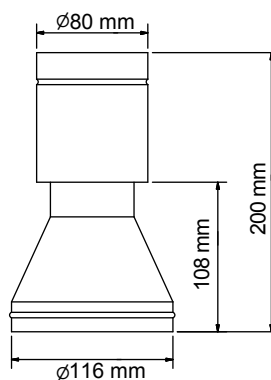

STAR

- BODY** Aluminum
- LAMP HOLDER** G 53 • GU 10 • E 27
- REGULATION** Manufactured in accordance with the Regulation EN 60598-1 and CE 93/68/EOK
- AVAILABLE** Based on wall mounting (prefix A)
Και με βάση για επίτοιχη στήριξη (πρόθεμα A)

CODE*	CHARACTERISTICS
7211 - __ (COLOUR)	AR 111 1X100W 12V WITH ELECTRONIC TRANSFORMER
7225 - __ (COLOUR)	GU10
7230 - __ (COLOUR)	E27

*Prefix "A" for based on wall mounting. Available in other colours, see page 10.