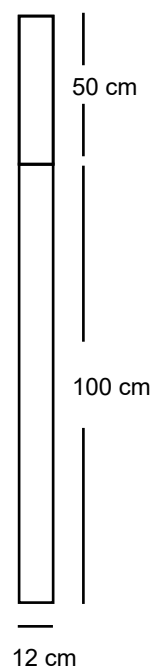

## STATUS LED

<b>BODY</b>	Aluminium pipe and polycarbonate satin cover
<b>LAMPHOLDER</b>	VOSSLOH READYLINE COB
<b>REGULATION</b>	Manufactured in accordance with EN 60598-1 and CE 93/68/EOK
<b>PROTECTION DEGREE AGAINST MOISTURE AND DUST</b>	IP65

CODE*	WATT	KELVIN	CRI	REFLECTOR DEGREES	LED DRIVER	COLOUR
3013	20W (2)	3000K (3)	80 (8)	12° (12)	ON - OFF (C)	WHITE (-01)
		4000K (4)	90 (9)	24° (24)		BLACK (-03)
				40° (40)		ALUMINUM (-26)
FINAL CODE						
3013	-- (WATT)	-- (KELVIN)	-- (CRI)	-- (REFLECTOR DEGREES)	-- (LED DRIVER)	- (COLOUR)