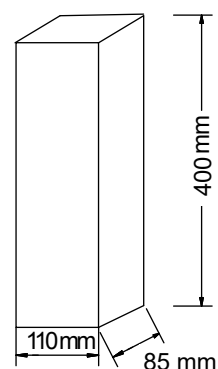

# SYROS LED WATERPROOF

**BODY** Stainless steel and cast-pressed aluminium  
**SOURCE** VOSSL0H ReadyLine (COB) 230V (ON BOARD)  
**REGULATION** Manufactured in accordance with EN 60598-1 and CE 93/68/EOK  
**PROTECTION DEGREE AGAINST MOISTURE AND DUST** IP65  
**LUMINAIRE INSIDE:** Oxygen Luminaire

| CODE*      | WATT         | KELVIN         | CRI         | REFLECTOR DEGREES         | LED DRIVER         | COLOUR           |
|------------|--------------|----------------|-------------|---------------------------|--------------------|------------------|
| 7232       | 6,2W<br>(6)  | 3000K<br>(30)  | 80<br>(80)  | 12°<br>(12)               | ON - OFF<br>(C)    | WHITE<br>(-01)   |
|            |              | 4000K<br>(40)  |             | 24°<br>(24)               |                    | BLACK<br>(-03)   |
|            |              |                |             | 40°<br>(40)               |                    | OTHER**<br>(-XX) |
| FINAL CODE |              |                |             |                           |                    |                  |
| 7232       | --<br>(WATT) | --<br>(KELVIN) | --<br>(CRI) | --<br>(REFLECTOR DEGREES) | --<br>(LED DRIVER) | --<br>(COLOUR)   |

\* To create the final product code add after their original prefix the orange numbers or letters, inside the parentheses, according to your choice. \*\*Available in other colours, see page 10.

| KELVIN | 6W  |      |
|--------|-----|------|
|        | Lm  | Lm/W |
| 3000   | 498 | 83   |
| 4000   | 522 | 87   |