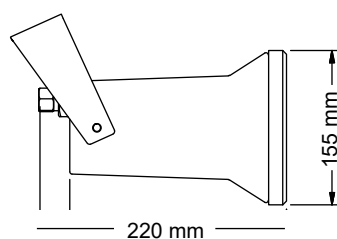

VITA L PAR 30 E27

BODY

Die cast aluminium

SOURCE

R111 • GU10 • E27

REGULATION

Manufactured in accordance with EN 60598-1 and CE 93/68/EOK

PROTECTION DEGREE AGAINST MOISTURE AND DUST

IP65

ACCESSORIES

Pole aluminium 7014 

CODE	DESCRIPTION	LAMPHOLDER
7636	VITA L PAR30	E27