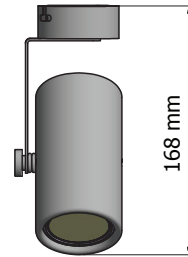

FUN GU10 LED

SPOT FOR LED LAMP GU 10

*Upon request available to other colors, with the ability to choose different colors of the inside ring and also for the wire

SPOT
WALL MOUNTED

Housing:
Aluminum

Lamp Holder:
GU 10

7038- - WITHOUT LAMP, WITH LAMP HOLDER GU10
 └─── COLOR CODE FOR BODY
 └─── COLOR CODE FOR INSIDE RING

A/A	CODES	FUN GU10 LED
1	7038-01-38	GU10 WHITE BODY AND ORANGE RING
2	7038-01-03	GU10 WHITE BODY AND BLACK RING
3	7038-01-34	GU10 WHITE BODY AND BORDEAUX RING
4	7038-03-01	GU10 BLACK BODY AND WHITE RING
5	7038-03-38	GU10 BLACK BODY AND BORDEAUX RING
6	7038-03-34	GU10 BLACK BODY AND ORANGE RING
7	7038-26-01	GU10 ALUMINIUM BODY AND WHITE RING
8	7038-26-38	GU10 ALUMINIUM BODY AND ORANGE RING
9	7038-26-34	GU10 ALUMINIUM BODY AND BORDEAUX RING