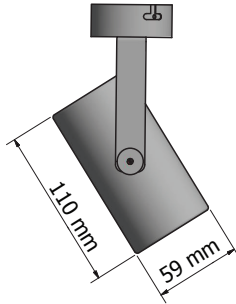

FUN GU10 LED

SPOT FOR LED LAMP GU 10

*Upon request available to other colors, with the ability to choose different colors of the inside ring and also for the wire

SPOT
WALL MOUNTED

Housing:
Aluminum

Lamp Holder:
GU 10

7038- - WITHOUT LAMP, WITH LAMP HOLDER GU10
 └─── COLOR CODE FOR BODY
 └─── COLOR CODE FOR INSIDE RING

A/A	CODES	FUN GU10 LED
1	7038-01-38	GU10 WHITE BODY AND ORANGE RING
2	7038-01-03	GU10 WHITE BODY AND BLACK RING
3	7038-01-34	GU10 WHITE BODY AND BORDEAUX RING
4	7038-03-01	GU10 BLACK BODY AND WHITE RING
5	7038-03-38	GU10 BLACK BODY AND BORDEAUX RING
6	7038-03-34	GU10 BLACK BODY AND ORANGE RING
7	7038-26-01	GU10 ALUMINIUM BODY AND WHITE RING
8	7038-26-38	GU10 ALUMINIUM BODY AND ORANGE RING
9	7038-26-34	GU10 ALUMINIUM BODY AND BORDEAUX RING